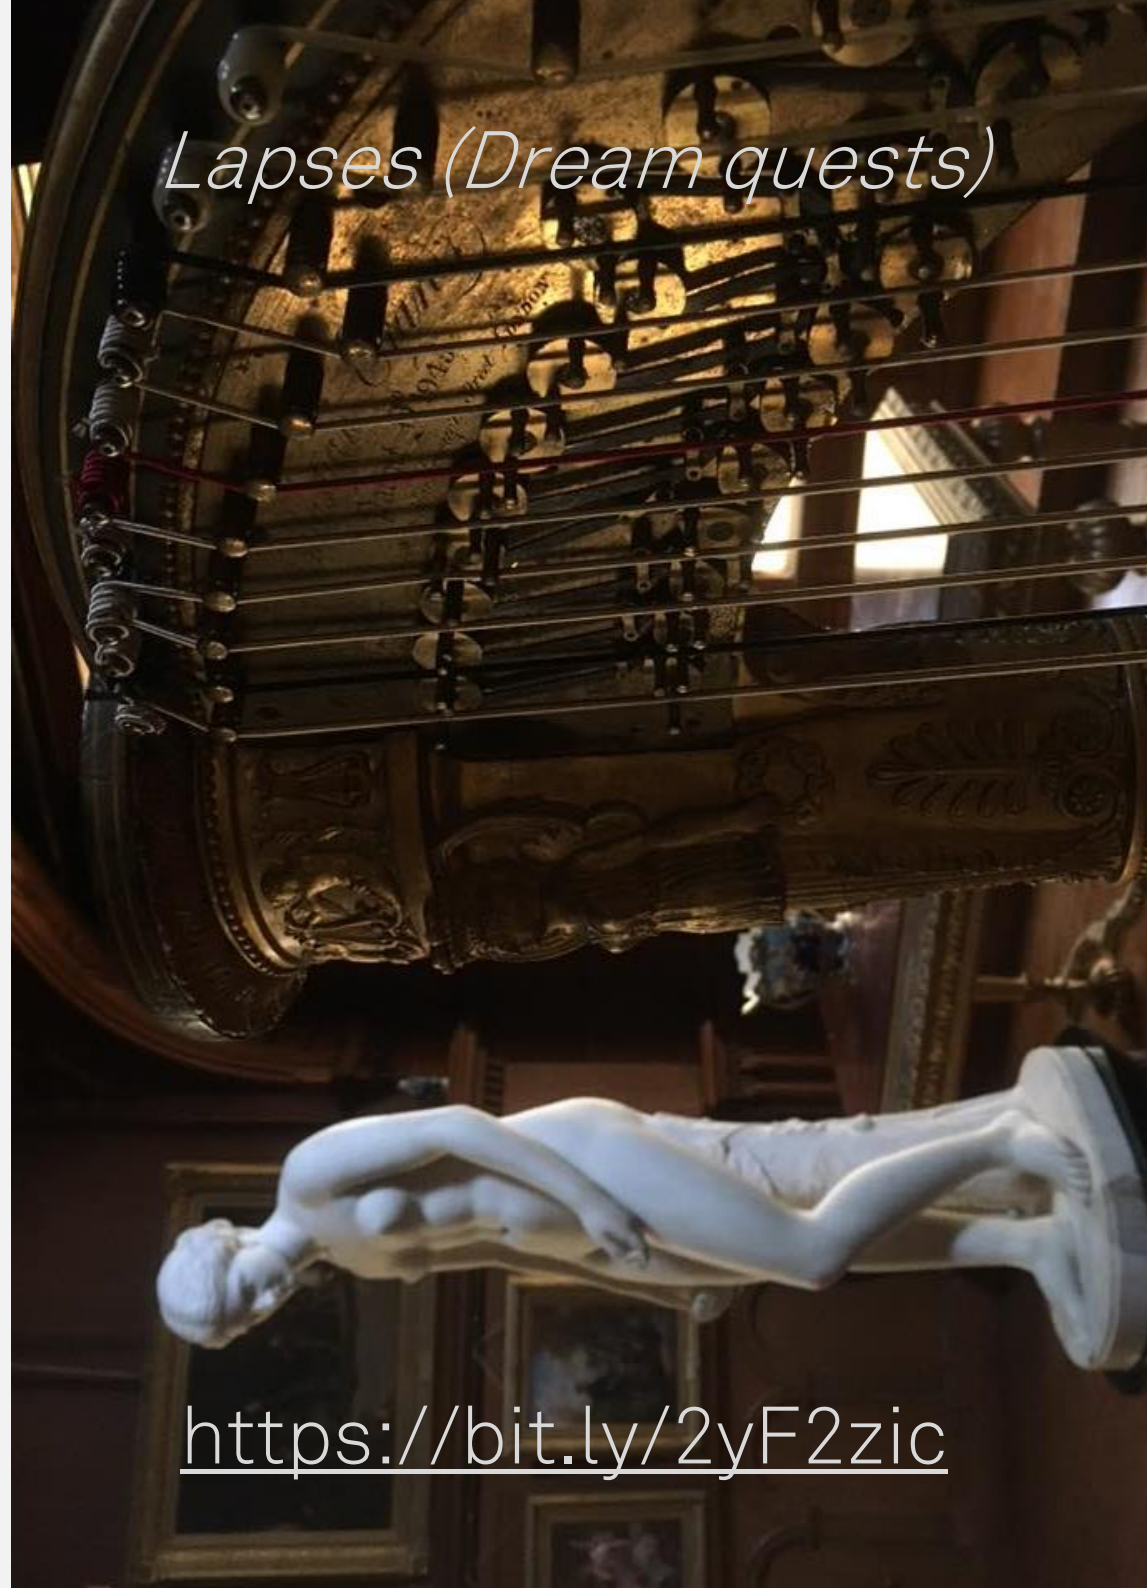

Lapses (Dream quests)

<https://bit.ly/2yF2zic>